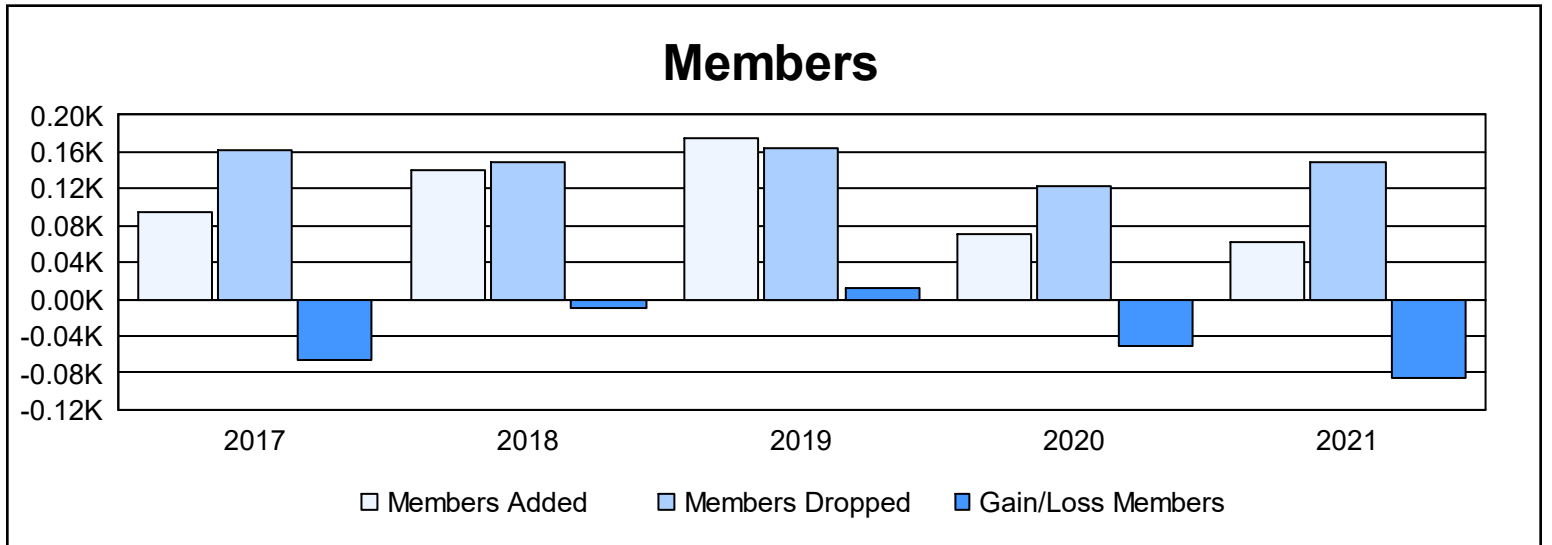

Year	New Clubs	Dropped Clubs	Gain/ Loss Clubs	New Members	Charter Members	Reinstate Members	Transfer Members	Total Member Added	Total Members Dropped	Gain/ Loss Members
2016-2017	0	2	-2	90	2	1	1	94	161	-67
2017-2018	0	0	0	126	4	3	7	140	149	-9
2018-2019	3	1	2	98	69	6	1	174	163	11
2019-2020	0	0	0	57	6	4	4	71	122	-51
2020-2021	0	2	-2	53	3	6	1	63	148	-85
<b>Average</b>	<b>1</b>	<b>1</b>	<b>0</b>	<b>85</b>	<b>17</b>	<b>4</b>	<b>3</b>	<b>108</b>	<b>149</b>	<b>-40</b>

### Membership Composition June 2021 Cumulative