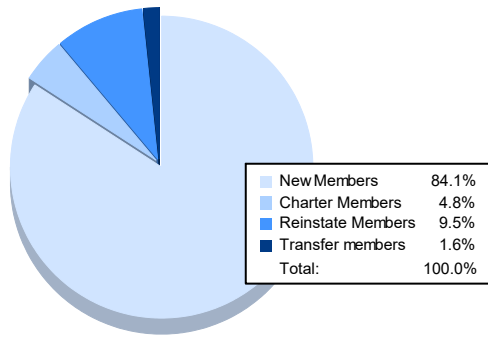

Year	New Clubs	Dropped Clubs	Gain/ Loss Clubs	New Members	Charter Members	Reinstate Members	Transfer Members	Total Member Added	Total Members Dropped	Gain/ Loss Members
2016-2017	0	2	-2	90	2	1	1	94	161	-67
2017-2018	0	0	0	126	4	3	7	140	149	-9
2018-2019	3	1	2	98	69	6	1	174	163	11
2019-2020	0	0	0	57	6	4	4	71	122	-51
2020-2021	0	2	-2	53	3	6	1	63	148	-85
<b>Average</b>	<b>1</b>	<b>1</b>	<b>0</b>	<b>85</b>	<b>17</b>	<b>4</b>	<b>3</b>	<b>108</b>	<b>149</b>	<b>-40</b>

### Membership Composition June 2021 Cumulative