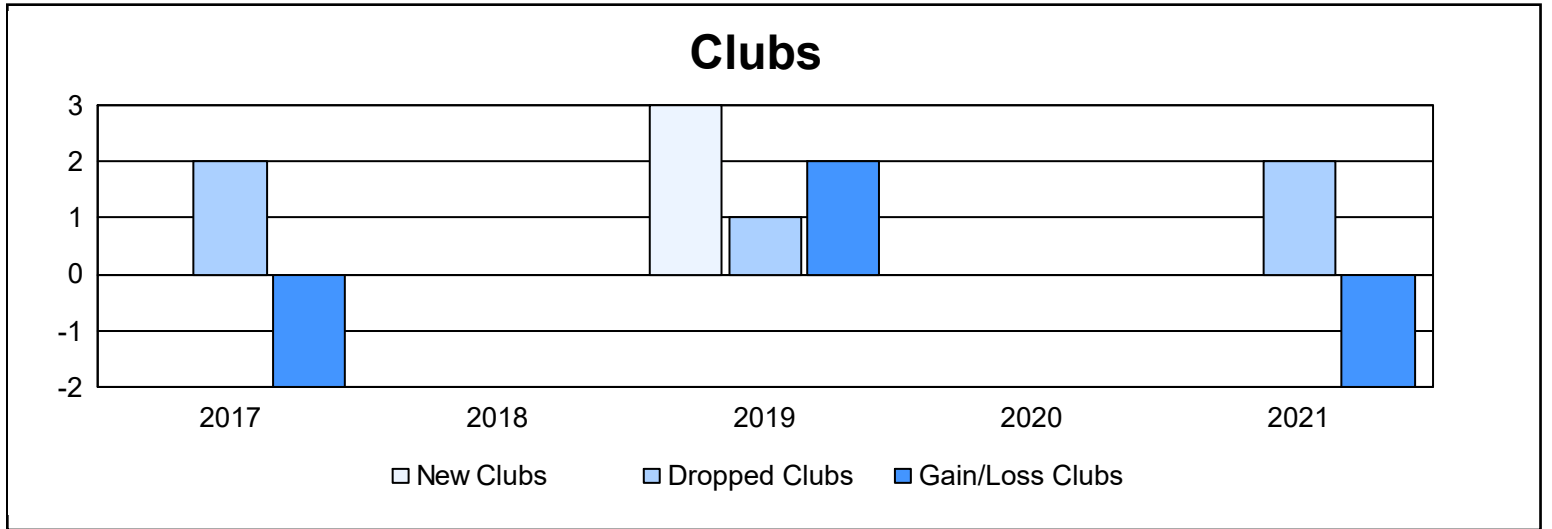

Year	New Clubs	Dropped Clubs	Gain/ Loss Clubs	New Members	Charter Members	Reinstate Members	Transfer Members	Total Member Added	Total Members Dropped	Gain/ Loss Members
2016-2017	0	2	-2	90	2	1	1	94	161	-67
2017-2018	0	0	0	126	4	3	7	140	149	-9
2018-2019	3	1	2	98	69	6	1	174	163	11
2019-2020	0	0	0	57	6	4	4	71	122	-51
2020-2021	0	2	-2	53	3	6	1	63	148	-85
<b>Average</b>	<b>1</b>	<b>1</b>	<b>0</b>	<b>85</b>	<b>17</b>	<b>4</b>	<b>3</b>	<b>108</b>	<b>149</b>	<b>-40</b>

### Membership Composition June 2021 Cumulative